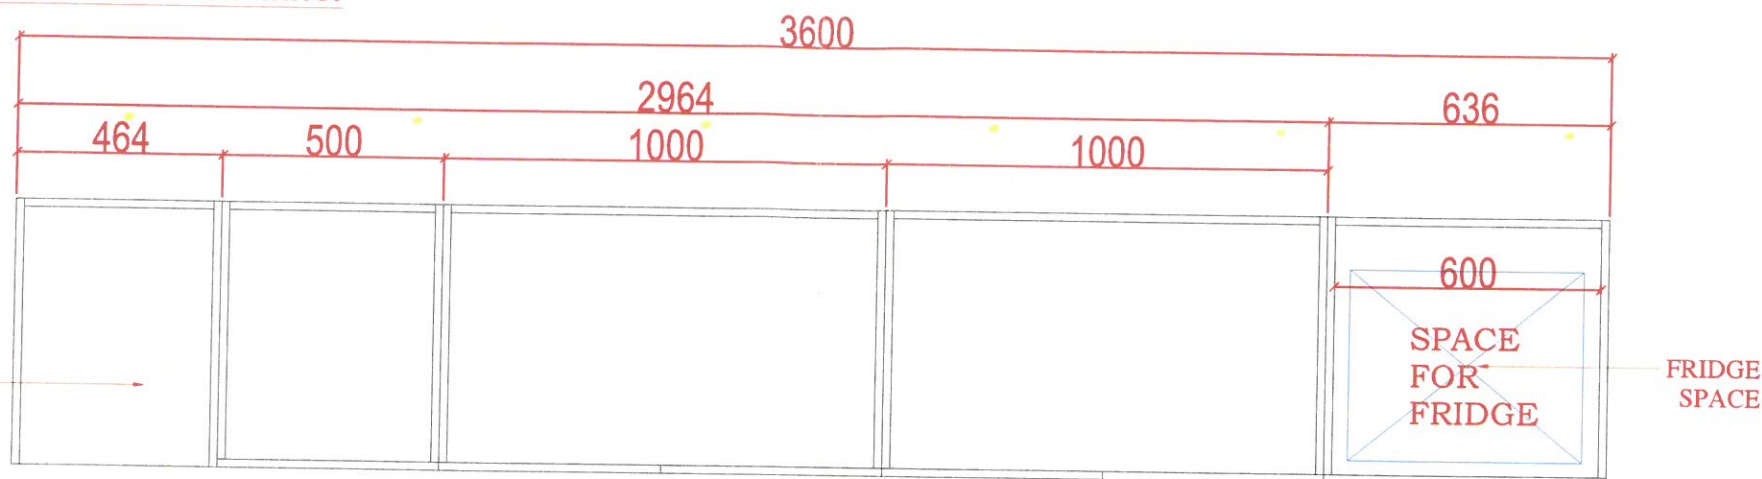

NEW

Conference room Credenza

FCB 41.159

1 NUMBERS Board room

StarWood 18

Sideboard L3600xD600xH800mm in laminate finish+inner shelves+cabinet doors with lock

OPEN SHELF FOR FILING

floor plan

Side

Elevations

www.wood-styles.com

Copyright of designs shown herein is retained by this office. Authority is required for any reproduction. © Copyright Wood-styles Ltd.

Nigeria, Lagos +234 80 9037 9888
Email: info@wood-styles.com