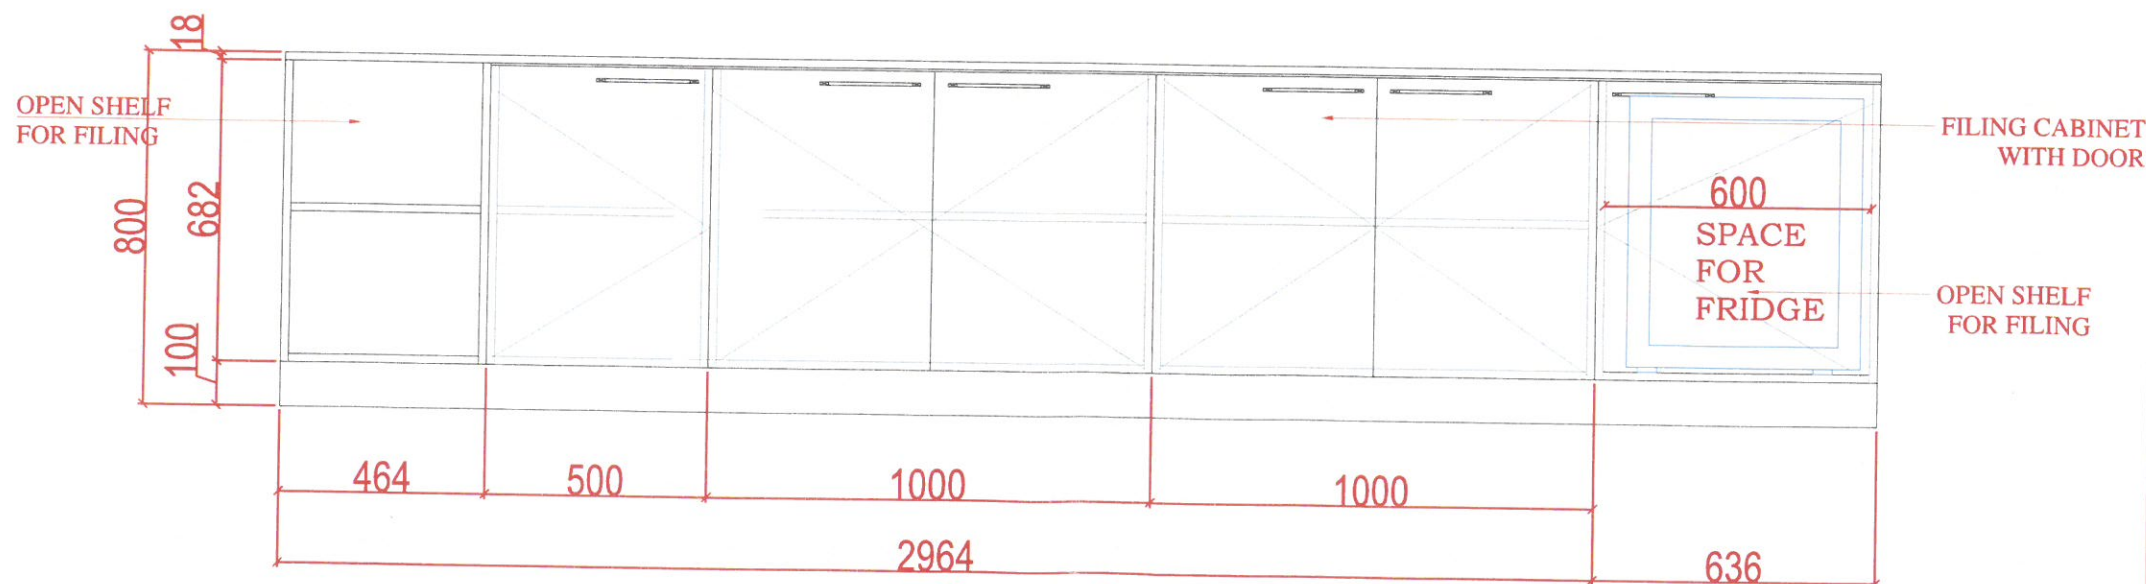

NEW

Conference room Credenza

FCB 41.159

1 NUMBERS Board room

StarWood 18

Sideboard L3600xD600xH800mm in laminate finish+inner shelves+cabinet doors with lock

OPEN SHELF FOR FILING

floor plan

Side

Elevations

www.wood-styles.com

Copyright of designs shown herein is retained by this office. Authority is required for any reproduction. © Copyright Wood-styles Ltd.

Nigeria, Lagos +234 80 9037 9888
Email: info@wood-styles.com