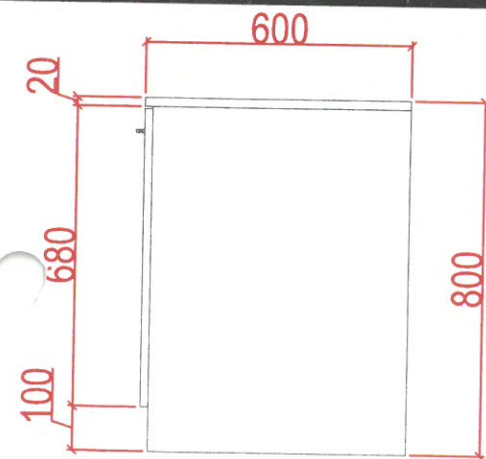

NEW

Conference room Credenza

FCB 41.159

1 NUMBERS Board room

StarWood 18

Sideboard L3600xD600xH800mm in laminate finish+inner shelves+cabinet doors with lock

OPEN SHELF FOR FILING

floor plan

Side

Elevations

www.wood-styles.com

Copyright of designs shown herein is retained by this office. Authority is required for any reproduction. © Copyright Wood-styles Ltd.

Nigeria, Lagos +234 80 9037 9888
Email: info@wood-styles.com